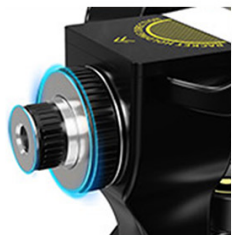

智能羽毛球穿線裝備

型號 SS-S3

產品特色

- 1.360度旋轉夾具：絲滑流暢，轉動便利，使用不卡手
- 2.精確光電感測系統：精確控制拉力和張力，精準、智能、確保流程。
- 3.液晶顯示面板：中英文數據功能直覺顯示
- 4.可調節高度底座：給您最舒適的順手操作感受
- 5.同步夾拍系統：確保球拍在穿線過程中受力均勻，避免變形。
- 6.六點定位：穩固球拍位置，確保穿線的準確性和穩定性。
- 7.開機自動檢查：自動檢測系統是否正常運作，確保使用安全。
- 8.自動偵測故障功能：能夠自動檢測並識別任何故障，提高了穿線機的可靠性。
- 9.儲存記憶功能：可儲存四組磅數設定，方便用戶根據不同需求進行調整。
- 10.拉線次數記憶功能：智能設定，自動警示。
- 11.多功能匹配：三檔拉線速度設置，四種預拉功能，自動鎖盤。
- 12.打結增磅設置：在打結後自動復位，確保拍框的拉力達到預期值。

產品功能

1.三段速度可調	6.聲音可調
2.拉力值儲存	7.恆定拉力
3.公斤/磅數可調	8.開機自動檢測
4.預拉功能	9.打結功能
5.自動鎖盤功能	

產品規格

1. 電源類型 100V ~240V 國際電壓
   產品淨重 55KG
   可用球拍 羽毛球拍
   產品尺寸 96*48*118cm
   最大功率 50W
   拉線方式 微電腦拉線頭
   顯示方式 液晶螢幕
   固定方式 六點固定

Intelligent Badminton Stringing Equipment Model : SS-S3

Product Highlights

- 1.360-degree rotating clamp: Smooth and effortless rotation, convenient to use without sticking.
- 2.LCD display panel: Intuitive display of data functions in Chinese and English.
- 3.Adjustable height base: Provides the most comfortable hand operation experience.
- 4.Synchronous racket clamping system: Ensures even force on the racket during stringing to avoid deformation.
- 5.6-point positioning: Secures racket position, ensuring stringing accuracy and stability.
- 6.Auto system check on startup: Automatically checks if the system is functioning normally, ensuring safe use.
7. 7Automatic fault detection: Capable of automatically detecting and identifying any faults, improving the reliability of the stringing machine.
- 8.Memory storage function: Can store 4 tension settings, convenient for users to adjust based on different needs.
- 9.Multi-function compatibility: 3 stringing speed settings, 4 pre-stringing functions, automatic locking.
- 10.Knot tension adjustment: Automatically resets tension after knotting to ensure the frame achieves the desired tension.

Product Features

1.Three adjustable speed settings	6.Adjustable sound
2.Tension value storage	7.Constant tension
3.Adjustable kg/lbs	8.Automatic system check on startup
4.Pre-stringing function	9.Knot tying function
5.Automatic locking function	

Product Parameters

Power Source Type	100V ~240V International Voltage
Product Net Weight	55KG
Compatible Rackets	Badminton Rackets
Product Dimensions	96*48*118cm
Maximum Power	50W
String Pattern	Microcomputer String Machine
Display Type	LCD Screen
Mounting Type	6 Point Mounting System

以上資料如有錯誤，請以原廠官方公布為準，STU聖育體育製作整理，未經授權請勿用於商業