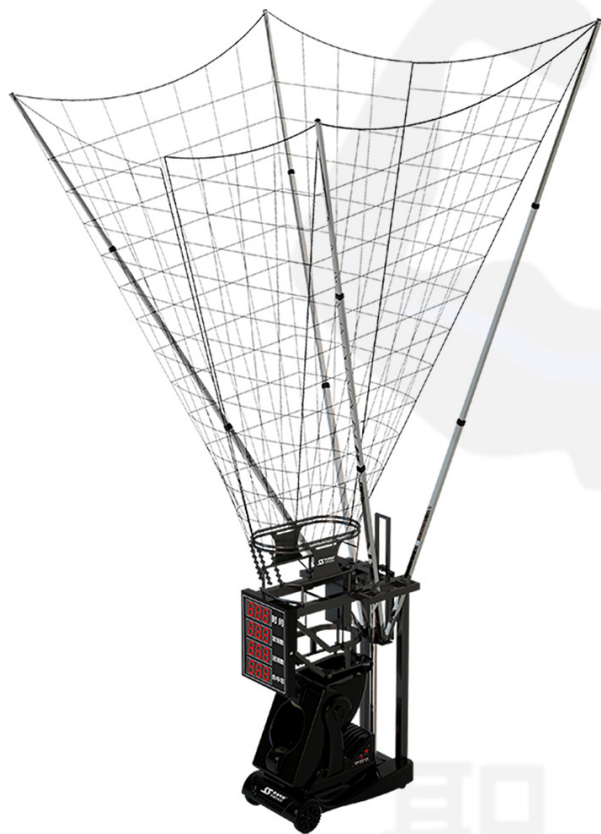

智能籃球運動裝備

型號 SS-K2100A

產品特色

1. 一鍵操控：方便快捷地啟動和停止發球。
2. 智能感應、自動發球：感應器能夠自動偵測球的位置並發球，提高操作便利性。
3. 多種發球功能：具備多種發球模式，如不同角度、速度和頻率。
4. 多檔位調節：球員可以根據需求調節發球速度、頻率和角度等參數。
5. 手機APP遠程控制：透過手機應用程式，可以遠程控制遙控器，便於操作和調節設定。
6. 可折疊球網：球網可折疊，節省空間，並配有移動輪，方便轉換場地。
7. 單人、多人練習：無需撿球，可以單人或多人同時練習，提高效率。
8. 大螢幕液晶顯示：顯示數據和設定，操作更直觀。
9. 進球數統計功能：記錄和統計進球數，幫助球員評估練習效果和進步情況。
10. 正反旋球模式：可遠端調整旋球方向程度，真實模擬比賽狀況。

產品功能

發球方式：
編程發球、定點發球、2/3/5/7點發球、正反旋球。

特色功能：
軟體遠端OTA升級、水平擺動隨機發球、發球仰角調節、頻率為0暫停發球、異常報警提醒、開機上電自檢、復位自動暫停。

產品規格

電源類型 100V ~240V 國際電壓
產品淨重 126KG
裝球容量 5 - 10球
產品尺寸 87*66*173cm
最大功率 360W
控制方式 遙控器、APP
角度調整 俯仰手動，水平電動
電池續航 無

Intelligent Basketball Equipment

Model : SS-K2100A

Product Highlights

1. One-Button Control: Conveniently start and stop serving with a single press.
2. Smart Sensing, Automatic Serving: Sensors automatically detect the ball's position and serve, enhancing operational convenience.
3. Multiple Serving Functions: Equipped with various serving modes, including different angles, speeds, and frequencies.
4. Multi-Level Adjustment: Players can adjust serving parameters such as speed, frequency, and angle according to their needs.
5. Remote Control via Smartphone App: Remote control of the remote via a smartphone application for easy operation and adjustment of settings.
6. Foldable Net: The net can be folded to save space and comes with wheels for easy venue conversion.
7. Solo or Multiplayer Practice: No need to fetch balls, enabling solo or simultaneous multiplayer practice to improve efficiency.
8. Large Screen LCD Display: Intuitive display of data and settings for easier operation.
9. Ball Counting Feature: Records and tallies the number of balls served, helping players evaluate practice effectiveness and progress.
10. Spin Mode: Adjust spin direction remotely to simulate real-game scenarios effectively.

Product Features

Serve Modes:
Programmed Serving, Fixed-point Serving, Serving to 2/3/5/7 Points, Topspin and Backspin Serving.

Special Features:
Remote OTA Software Upgrade, Random Serving with Horizontal Swinging, Adjustable Serving Angle, Pause Serving when Frequency is 0, Abnormal Alarm Reminder, Self-check on Power-on, Automatic Pause on Reset.

Product Parameters

Power type 100V ~ 240V international voltage
Product net weight 126KG
Loading capacity 5 - 10 balls
Product dimensions 105*105*305cm
Maximum power 360W
Control method Remote control, APP
Adjustable Angle Manual for elevation, Electric for horizontal

以上資料如有錯誤，請以原廠官方公布為準，STU聖育體育製作整理，未經授權請勿用於商業