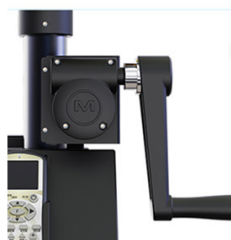

智能羽毛球運動裝備

型號 SS-B5

產品特色

1. 多功能發球模式：擁有多種發球模式，包括5點編程發球、各種交叉球、定點球、隨機球等，使您能夠進行多樣化的訓練。
2. 智能遙控：可通過APP或遙控器遙控發球機，輕鬆控制發球方式和頻率，提供更便捷的操作體驗。
3. 廣泛適用：不僅適用於羽毛球，還適用於塑膠羽毛球，滿足了不同用戶的需求。
4. 安全智能功能：具有無球提醒、高度下降自動警報等智能功能，保證您的訓練過程安全順暢。
5. 便捷移動：淨重26公斤，尺寸合適，同時具有手動升降功能，方便攜帶和移動，適用於不同場地。
6. 持久電池續航：內置電池能續航3至4小時，確保您能長時間地進行訓練，不受電源限制。
7. 大容量球筒：擁有一個容量為200球的球筒，讓您可以長時間連續訓練，無需頻繁添加球。

產品功能

1. 發球種類：
   5點編程發球、4種交叉球、2種兩線球、網前小球、後場高遠球、四方球、定點球、前後球、扣殺球、隨機球
2. 特色功能：
   遠端軟體OTA升級、無球提醒、水平擺動發球、異常警報提醒、開機自我檢查、復位後自動暫停、低電量保護/提醒

產品規格

1. 電源類型 100V ~240V 國際電壓
   產品淨重 26KG
   裝球容量 200球
   產品尺寸 122*103*300cm
   最大功率 230W
   控制方式 遙控器、APP
   角度段數 俯仰60段，水平60段
   電池續航 有，3 - 4 HR

Intelligent Badminton Equipment

Model : SS-B5

Product Highlights

1. Multi-functional Serving Modes: Offers various serving options, including programmable, cross-court, fixed-point, and random serves, for diverse training.
2. Smart Remote Control: Allows app or remote control of serving method and frequency for convenient operation.
3. Versatile Use: Suitable for both badminton and plastic shuttlecocks, meeting different user needs.
4. Intelligent Safety: Features smart functions like ball-out reminders and height-descent alarms for safe, smooth training.
5. Portable Design: Lightweight at 26kg with manual height adjustment for easy transport and use in various venues.
6. Long-lasting Battery: Built-in battery provides 3-4 hours of continuous operation, free from power source restrictions.
7. Large Ball Capacity: 200-ball hopper enables extended training without frequent refilling.

Product Features

1. Serving Modes:
   5-point programmable serving, 4 types of cross-court serves, 2 types of sideline serves, net shots, deep clears, corner shots, fixed-point serves, drives (front & back), smashes, and random serves.
2. Key Features:
   Remote OTA software upgrades, ball-out reminder, horizontal swinging serves, abnormality alerts, self-check at startup, auto pause

Product Parameters

Power type	100V ~ 240V international voltage
Product net weight	26KG
Loading capacity	200 balls
Product dimensions	122*103*300cm
Maximum power	230W
Control method	Remote control, APP
Angle segments	60 levels elevation, 60 levels horizontal
Battery life	Yes, 3 - 4 hours